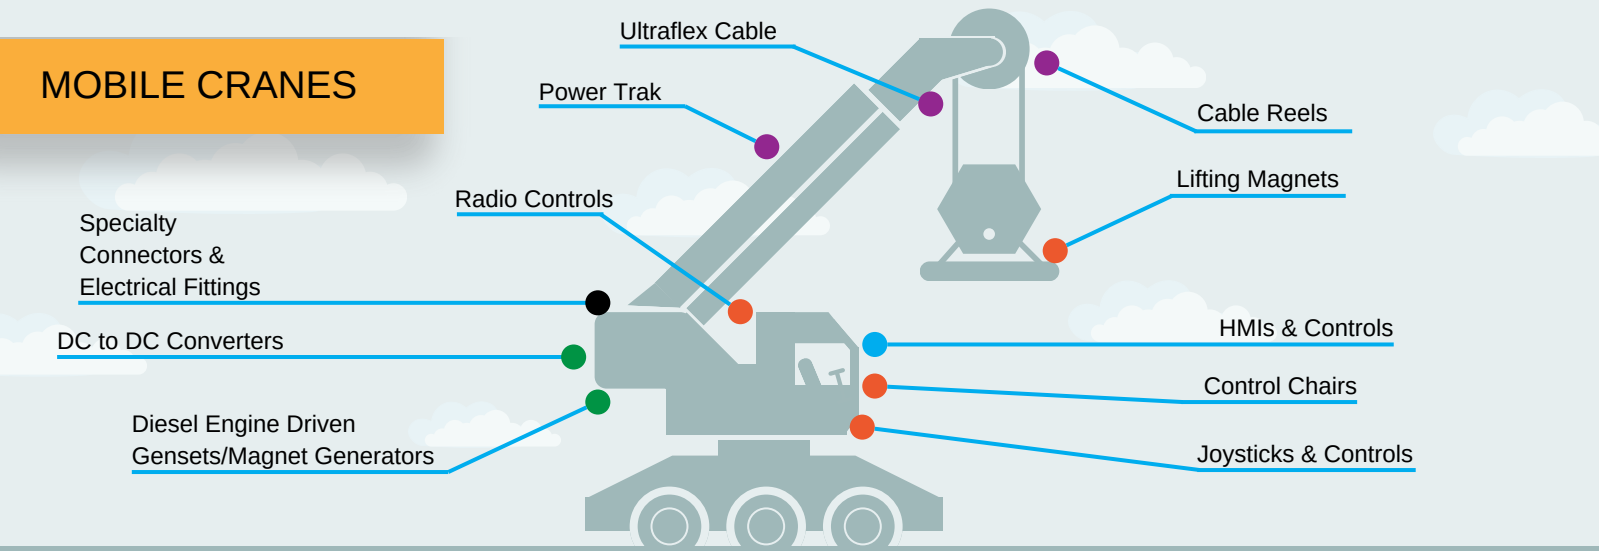

MOBILE CRANES

- Control & Automation
- Power Quality
- Construction - Enclosures, Cable Tray, Fittings, & Connectors
- Industry Specific Controls
- Cable Management, Ultra Flex Cable

☒ **AttaBox**
☒ **AmericanConnectors**
☒ **BARTEC**
☒ **CHALFANT**

☒ **CITEL**
☒ **EATON** Capri Redapt
☒ **ELETTROTEKKABEL** NORTH AMERICA
☒ **HAMMOND**

☒ **Jefferson Electric**
☒ **LS ELECTRIC**
☒ **J.R. MERRITT CONTROLS**

☒ **MELTRIC** A COMPANY OF MARECHAL ELECTRIC
☒ **TGI**
☒ **Thermal Edge Inc.** TEMPERATURE CONTROL SOLUTIONS FOR ELECTRICAL ENCLOSURES