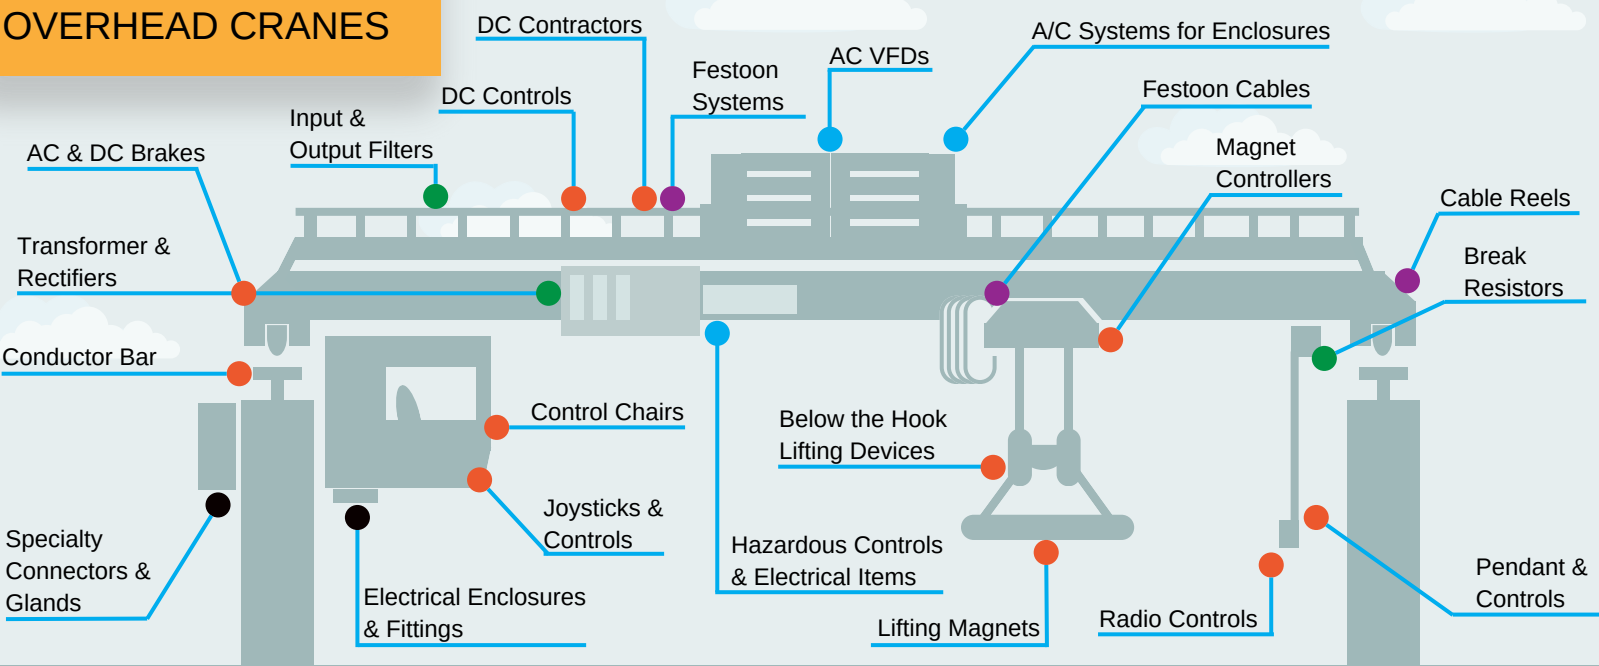

CRANE PRODUCTS

OVERHEAD CRANES