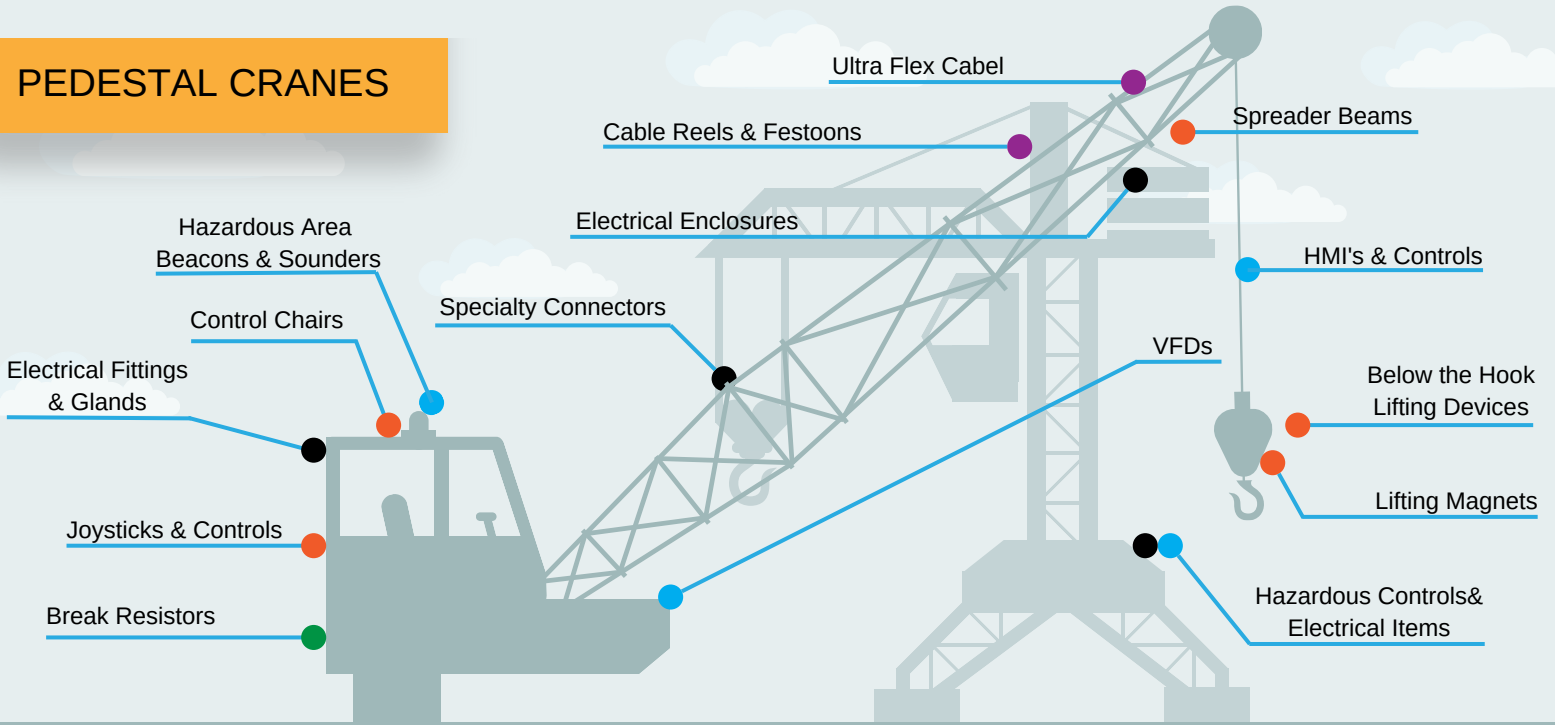

## PEDESTAL CRANES

## GANTRY CRANES

- Control & Automation
- Power Quality
- Construction - Enclosures, Cable Tray, Fittings, & Connectors
- Industry Specific Controls
- Cable Management, Ultra Flex Cable

- AttaBox**™ A BRAND OF ROBBOT ENCLOSURES
- AmericanConnectors**
- BARTEC**
- CHALFANT**
- CITEL**
- EAT-N** Capri Redapt
- ELETTROTEKKABEL** NORTH AMERICA
- HAMMOND**
- Jefferson Electric**
- LS ELECTRIC**
- J.R. MERRITT CONTROLS**
- MELTRIC** A COMPANY OF MARECHAL ELECTRIC
- TGI**
- Thermal Edge Inc.** TEMPERATURE CONTROL SOLUTIONS FOR ELECTRICAL ENCLOSURES

## OVERHEAD CRANES

## MOBILE CRANES

- Control & Automation
- Power Quality
- Construction - Enclosures, Cable Tray, Fittings, & Connectors
- Industry Specific Controls
- Cable Management, Ultra Flex Cable

**AttaBox**  
 **AmericanConnectors**
 **BARTEC**
 **CHALFANT**