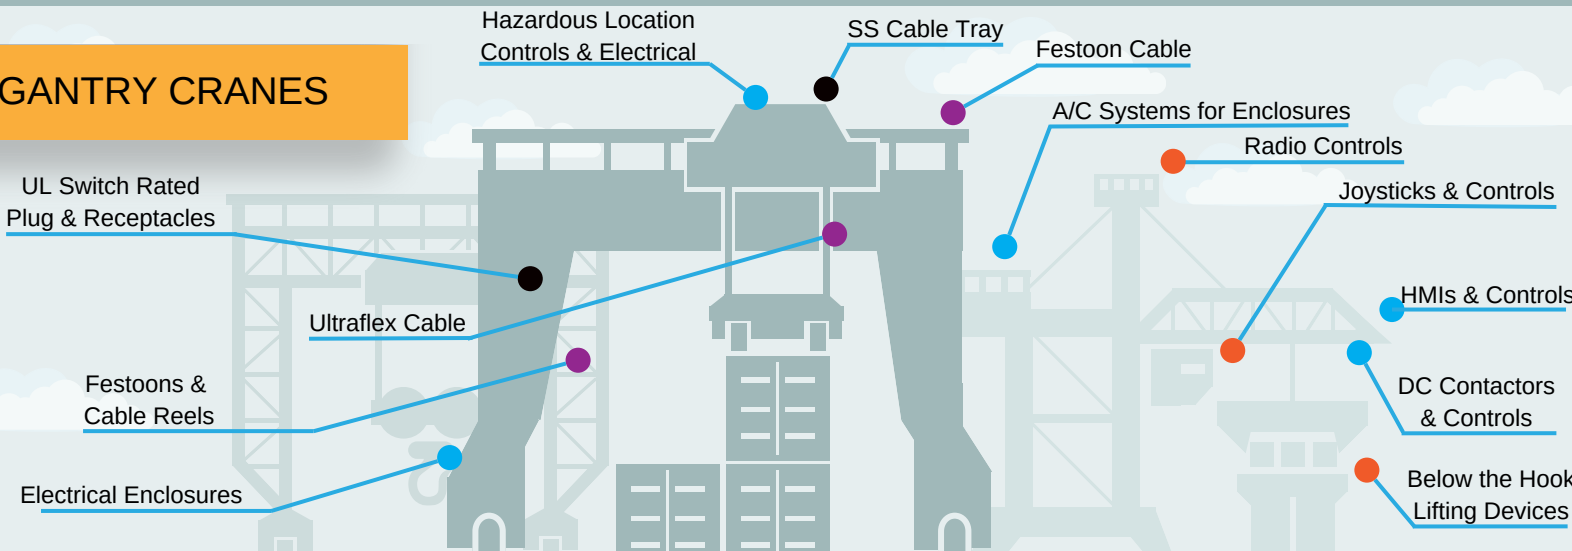

## PEDESTAL CRANES

## GANTRY CRANES

- Control & Automation
- Power Quality
- Construction - Enclosures, Cable Tray, Fittings, & Connectors
- Industry Specific Controls
- Cable Management, Ultra Flex Cable

- AttaBox**™ A BRAND OF ROBBOT ENCLOSURES
- AmericanConnectors**
- BARTEC**
- CHALFANT**
- CITEL**
- EAT-N** Capri Redapt
- ELETTROTEKKABEL** NORTH AMERICA
- HAMMOND**
- Jefferson Electric**
- LS ELECTRIC**
- J.R. MERRITT CONTROLS**
- MELTRIC** A COMPANY OF MARECHAL ELECTRIC
- TGI**
- Thermal Edge Inc.** TEMPERATURE CONTROL SOLUTIONS FOR ELECTRICAL ENCLOSURES

## OVERHEAD CRANES

## MOBILE CRANES

- Control & Automation
- Power Quality
- Construction - Enclosures, Cable Tray, Fittings, & Connectors
- Industry Specific Controls
- Cable Management, Ultra Flex Cable

**AttaBox**  
 **AmericanConnectors**
 **BARTEC**
 **CHALFANT**