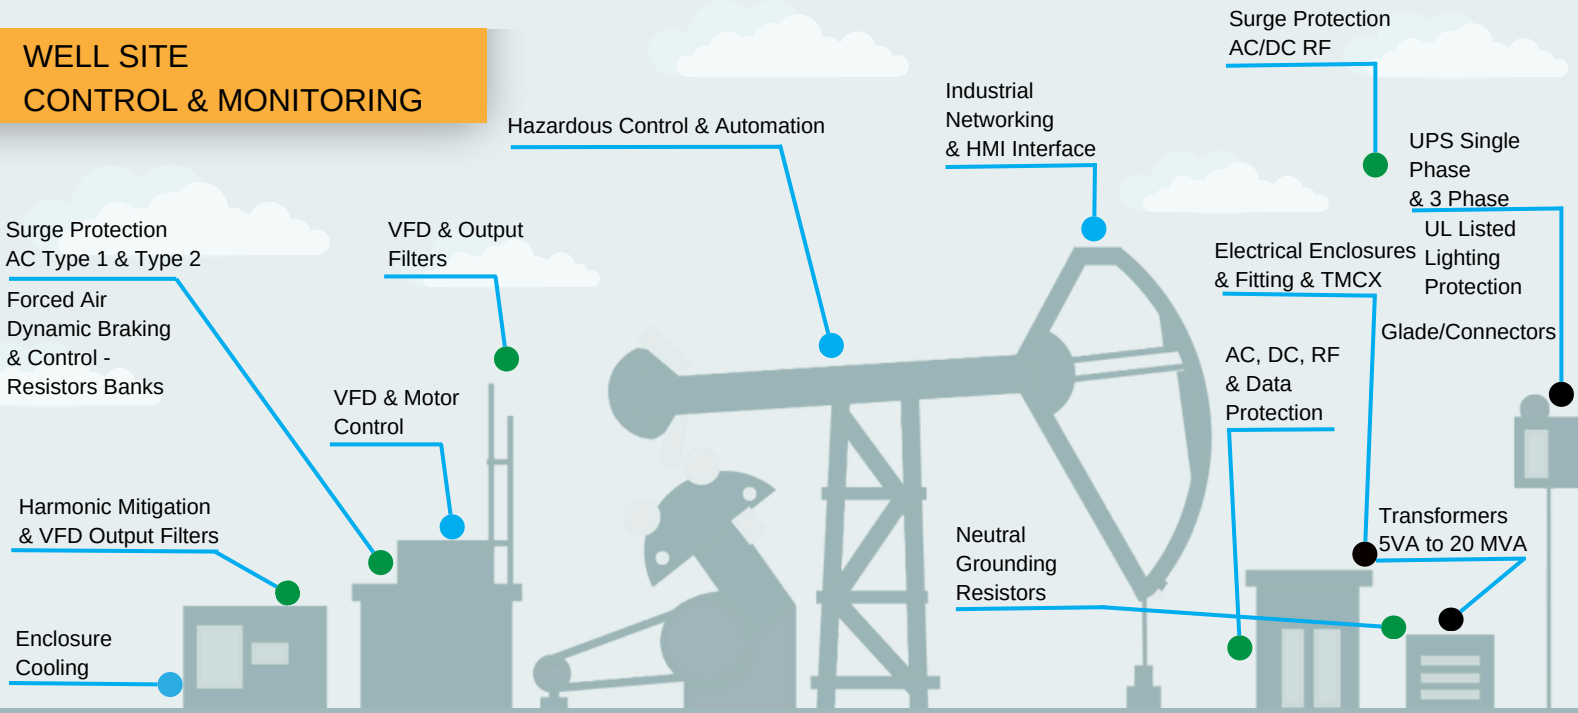

MIDSTREAM POWER CONTROL & MONITORING

DOWNSTREAM ELECTRICAL SCADA ACCESSORIES & POWER QUALITY

- Control & Automation
- Power Quality
- Construction - Enclosures, cable trays, Fittings & Connectors
- Industry Specific Controls
- Cable Management, Ultra Flex Cable
- HAZ LOC Lighting

Oil & Gas Upstream

WELL SITE CONTROL & MONITORING

DRILLING RIG LAND / OFFSHORE

- Control & Automation
- Power Quality
- Construction - Enclosures, cable trays, Fittings & Connectors
- Industry Specific Controls
- Cable Management, Ultra Flex Cable
- HAZ LOC Lighting