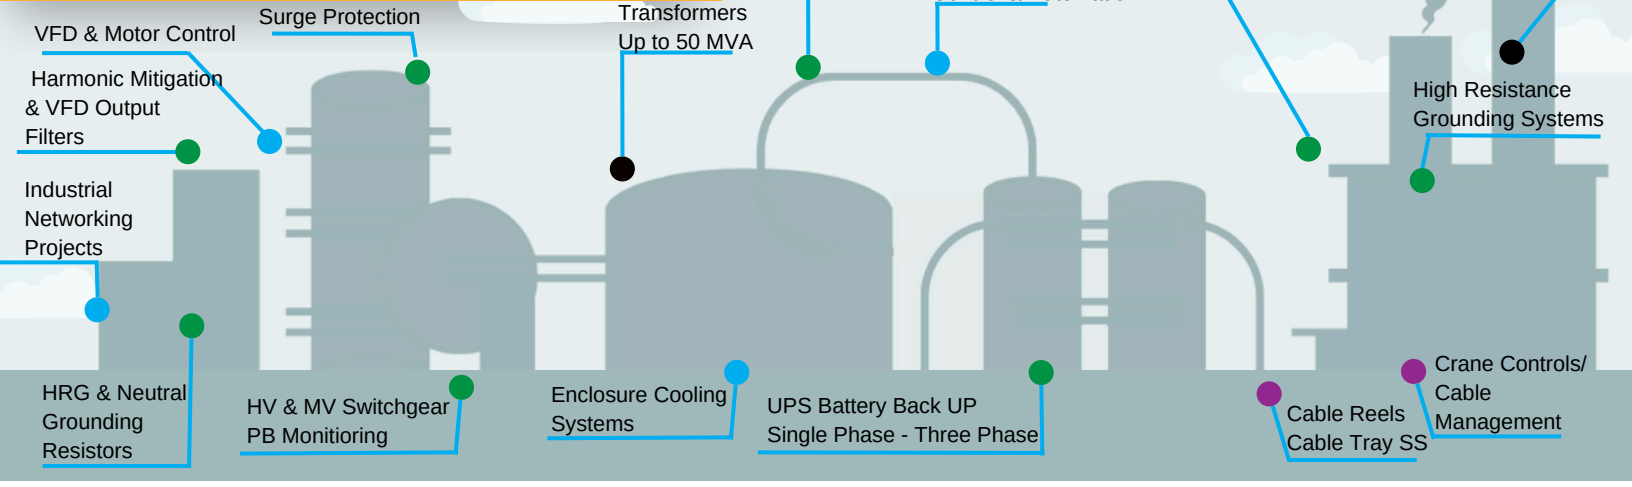

MIDSTREAM POWER CONTROL & MONITORING

DOWNSTREAM ELECTRICAL SCADA ACCESSORIES & POWER QUALITY

- Control & Automation
- Power Quality
- Construction - Enclosures, cable trays, Fittings & Connectors
- Industry Specific Controls
- Cable Management, Ultra Flex Cable
- HAZ LOC Lighting

<input checked="" type="checkbox"/> AttaBox <small>A DIVISION OF ROBERT ELECTRIC</small>	<input checked="" type="checkbox"/> BARTEC	<input checked="" type="checkbox"/> CHALFANT	<input checked="" type="checkbox"/> CITEL
<input checked="" type="checkbox"/> EQ technology	<input checked="" type="checkbox"/> FAT-N MTL <small>Powering Business Worldwide</small>	<input checked="" type="checkbox"/> E-T-A <small>ENGINEERING TECHNOLOGY</small>	<input checked="" type="checkbox"/> finder
<input checked="" type="checkbox"/> GRACE TECHNOLOGIES	<input checked="" type="checkbox"/> HAMMOND	<input checked="" type="checkbox"/> Jefferson Electric	<input checked="" type="checkbox"/> LS ELECTRIC
<input checked="" type="checkbox"/> Marmon Industrial Energy & Infrastructure	<input checked="" type="checkbox"/> MELTRIC <small>A COMPANY OF MARECHAL ELECTRIC</small>	<input checked="" type="checkbox"/> Vantran TRANSFORMERS	<input checked="" type="checkbox"/> TCI
	<input checked="" type="checkbox"/> Thermal Edge Inc. <small>TEMPERATURE CONTROL SOLUTIONS FOR ELECTRICAL ENCLOSURES</small>		

Oil & Gas Upstream

WELL SITE CONTROL & MONITORING

DRILLING RIG LAND / OFFSHORE

- Control & Automation
- Power Quality
- Construction - Enclosures, cable trays, Fittings & Connectors
- Industry Specific Controls
- Cable Management, Ultra Flex Cable
- HAZ LOC Lighting