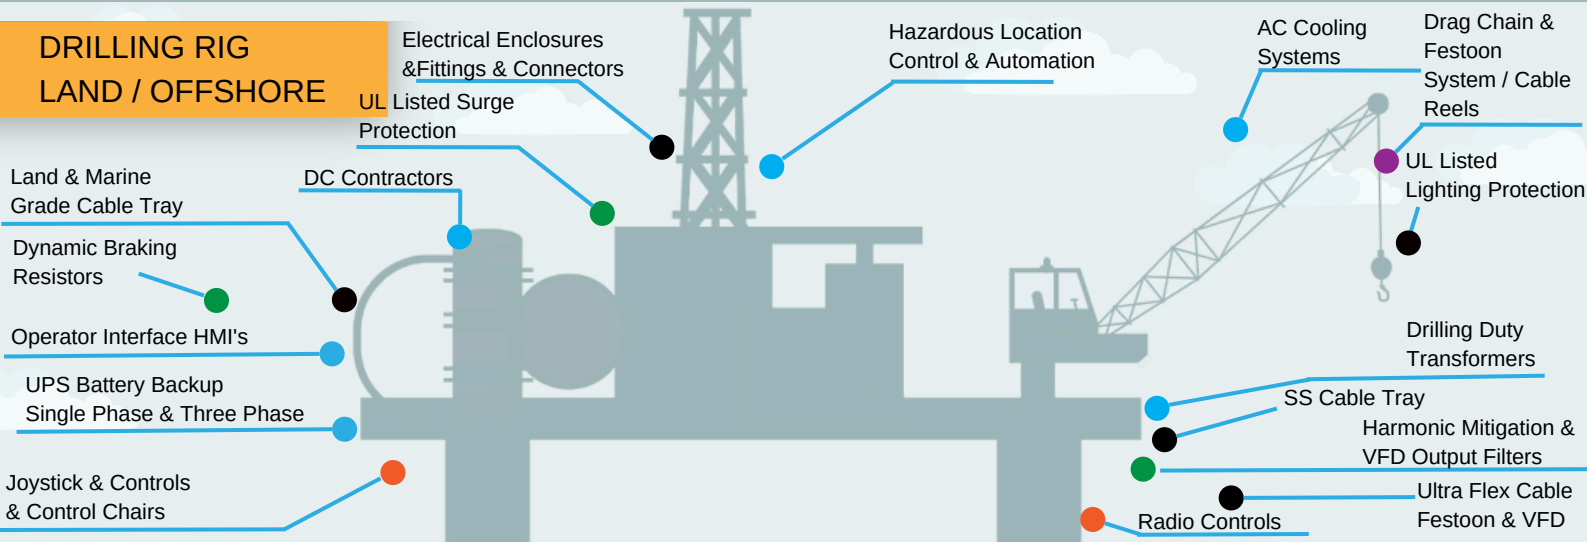

MIDSTREAM POWER CONTROL & MONITORING

DOWNSTREAM ELECTRICAL SCADA ACCESSORIES & POWER QUALITY

- Control & Automation
- Power Quality
- Construction - Enclosures, cable trays, Fittings & Connectors
- Industry Specific Controls
- Cable Management, Ultra Flex Cable
- HAZ LOC Lighting

<input checked="" type="checkbox"/> AttaBox <small>A DIVISION OF ROBERT ELECTRIC</small>	<input checked="" type="checkbox"/> BARTEC	<input checked="" type="checkbox"/> CHALFANT	<input checked="" type="checkbox"/> CITEL
<input checked="" type="checkbox"/> EQ technology	<input checked="" type="checkbox"/> FAT-N MTL <small>Powering Business Worldwide</small>	<input checked="" type="checkbox"/> E-T-A <small>ENGINEERING TECHNOLOGY</small>	<input checked="" type="checkbox"/> finder
<input checked="" type="checkbox"/> GRACE TECHNOLOGIES	<input checked="" type="checkbox"/> HAMMOND	<input checked="" type="checkbox"/> Jefferson Electric	<input checked="" type="checkbox"/> LS ELECTRIC
<input checked="" type="checkbox"/> Marmon Industrial Energy & Infrastructure	<input checked="" type="checkbox"/> MELTRIC <small>A COMPANY OF MARECHAL ELECTRIC</small>	<input checked="" type="checkbox"/> Vantran TRANSFORMERS	<input checked="" type="checkbox"/> TCI
	<input checked="" type="checkbox"/> Thermal Edge Inc. <small>TEMPERATURE CONTROL SOLUTIONS FOR ELECTRICAL ENCLOSURES</small>		

Oil & Gas Upstream

WELL SITE CONTROL & MONITORING

DRILLING RIG LAND / OFFSHORE

- Control & Automation
- Power Quality
- Construction - Enclosures, cable trays, Fittings & Connectors
- Industry Specific Controls
- Cable Management, Ultra Flex Cable
- HAZ LOC Lighting