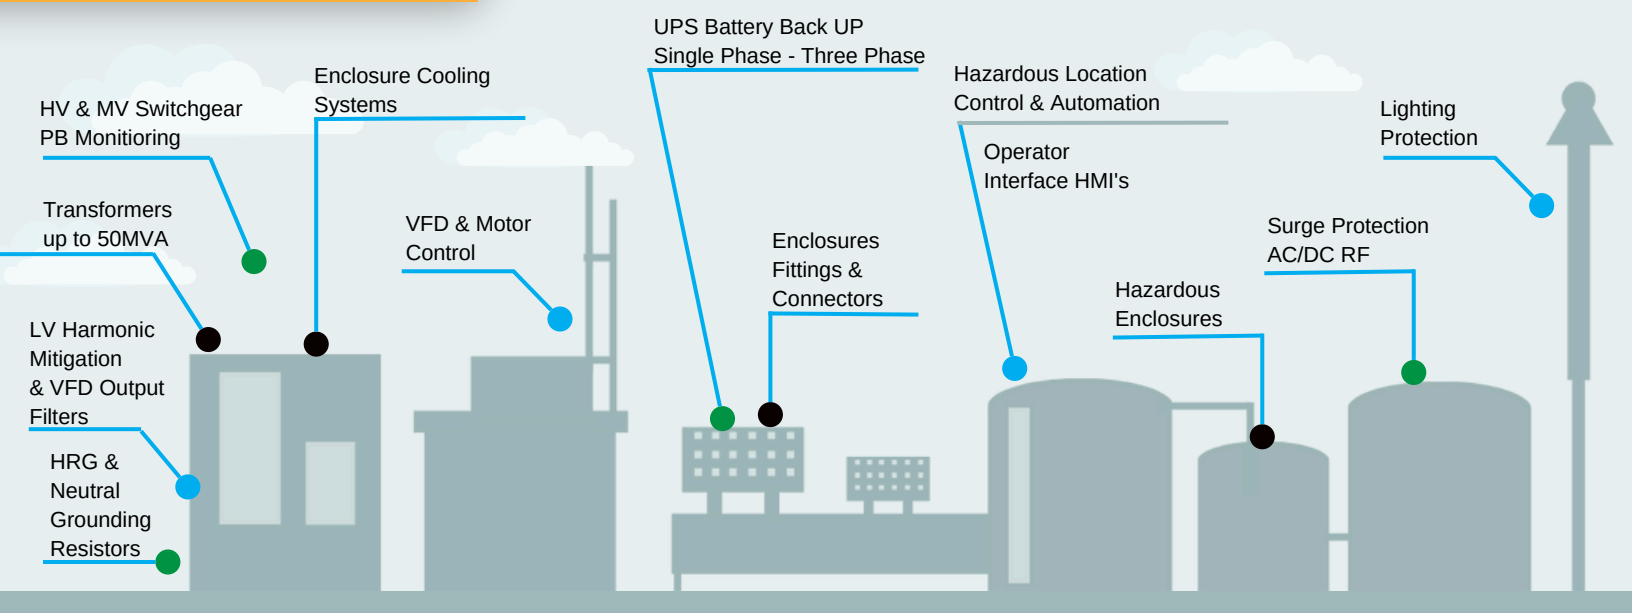

MIDSTREAM POWER CONTROL & MONITORING

DOWNSTREAM ELECTRICAL SCADA ACCESSORIES & POWER QUALITY

- Control & Automation
- Power Quality
- Construction - Enclosures, cable trays, Fittings & Connectors
- Industry Specific Controls
- Cable Management, Ultra Flex Cable
- HAZ LOC Lighting

<input checked="" type="checkbox"/> AttaBox <small>A DIVISION OF ROBERT ELECTRIC</small>	<input checked="" type="checkbox"/> BARTEC	<input checked="" type="checkbox"/> CHALFANT	<input checked="" type="checkbox"/> CITEL
<input checked="" type="checkbox"/> EQ technology	<input checked="" type="checkbox"/> FAT-N MTL <small>Powering Business Worldwide</small>	<input checked="" type="checkbox"/> E-T-A <small>ENGINEERING TECHNOLOGY</small>	<input checked="" type="checkbox"/> finder
<input checked="" type="checkbox"/> GRACE TECHNOLOGIES	<input checked="" type="checkbox"/> HAMMOND	<input checked="" type="checkbox"/> Jefferson Electric	<input checked="" type="checkbox"/> LS ELECTRIC
<input checked="" type="checkbox"/> Marmon Industrial Energy & Infrastructure	<input checked="" type="checkbox"/> MELTRIC <small>A COMPANY OF MARECHAL ELECTRIC</small>	<input checked="" type="checkbox"/> Vantran TRANSFORMERS	<input checked="" type="checkbox"/> TCI
	<input checked="" type="checkbox"/> Thermal Edge Inc. <small>TEMPERATURE CONTROL SOLUTIONS FOR ELECTRICAL ENCLOSURES</small>		

Oil & Gas Upstream

WELL SITE CONTROL & MONITORING

DRILLING RIG LAND / OFFSHORE

- Control & Automation
- Power Quality
- Construction - Enclosures, cable trays, Fittings & Connectors
- Industry Specific Controls
- Cable Management, Ultra Flex Cable
- HAZ LOC Lighting